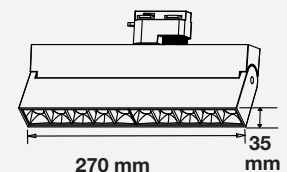

NEW

5 YEAR
WARRANTY*

LED TRACKLIGHTS

Linear Tracklights

Experience true colours through our LED Linear Tracklights efficient set of track lights with CRI >90, UGR<19 and flicker free. The latest LED technology from Samsung, and five years of warranty.

- **30,000 hrs Lifespan**
- **30° Beam Angle**
- **AC:220-240V,50Hz**
- **Flicker Free**
- **High CRI of > 90**
- **Aluminum Body**
- **UGR<19**

UGR<19

MODEL	WATTS	LUMENS	PF	CRI	BOX QTY.	BEAM ANGLE
VT-416-B	12W	960	>0.5	>90	40 pcs	30°

SKU: 20000 | 2700K WARM WHITE
SKU: 20001 | 4000K DAY WHITE

MODEL	WATTS	LUMENS	PF	CRI	BOX QTY.	BEAM ANGLE
VT-431-B	25W	2000	>0.9	>90	20 pcs	30°

SKU: 20006 | 2700K WARM WHITE
SKU: 20007 | 4000K DAY WHITE