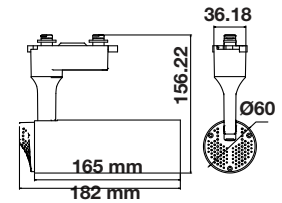

MODEL	WATTS	LUMENS	PF	CRI	BOX QTY.	BEAM ANGLE
VT-430	30w	2100	>0.9	>90	20 pcs	24°

SKU: 941 | 3000K WARM WHITE

SKU: 942 | 4000K DAY WHITE