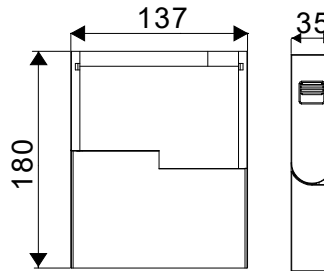

Magnetic Gimbal Linear Light

10w VT-4210

SKU: 7962 - 3000K Warm White 3800157652803
SKU: 7963 - 4000K Day White 3800157652810

Voltage/Frequency:	DC:24V,50Hz	Beam Angle:	30°
Luminous Flux:	700lm	Body Type:	Aluminium
LED Type:	SMD	Life span:	30,000 Hours
CRI:	>90	Dimension:	137x35x180mm
Color of Fixture:	Black	Box Qty:	16 PCS

3 YEAR WARRANTY

UGR<19

Magnetic Gimbal Linear Light

20w VT-4220

SKU: 7964 - 3000K Warm White 3800157652827
SKU: 7965 - 4000K Day White 3800157652834

Voltage/Frequency:	DC:24V,50Hz	Beam Angle:	30°
Luminous Flux:	1200lm	Body Type:	Aluminium
LED Type:	SMD	Life span:	30,000 Hours
CRI:	>90	Dimension:	270x35x180mm
Color of Fixture:	Black	Box Qty:	8 PCS

3 YEAR WARRANTY

UGR<19