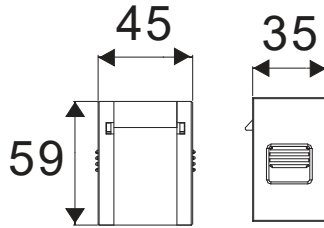

Magnetic Linear Spotlight

1W VT-4141

SKU: 7958 - 3000K Warm White 3800157652766
SKU: 7959 - 4000K Day White 3800157652773

Voltage/Frequency:	DC:24V,50Hz	Beam Angle:	30°
Luminous Flux:	35lm	Body Type:	Aluminium
LED Type:	SMD	Life span:	30,000 Hours
CRI:	>90	Dimension:	45x35x59mm
Color of Fixture:	Black	Box Qty:	40 PCS

3 YEAR WARRANTY

UGR<19

Magnetic Linear Spotlight

3W VT-4143

SKU: 7960 - 3000K Warm White 3800157652780
SKU: 7961 - 4000K Day White 3800157652797

Voltage/Frequency:	DC:24V,50Hz	Beam Angle:	30°
Luminous Flux:	240lm	Body Type:	Aluminium
LED Type:	SMD	Life span:	30,000 Hours
CRI:	>90	Dimension:	106x35x59mm
Color of Fixture:	Black	Box Qty:	36 PCS

3 YEAR WARRANTY

UGR<19