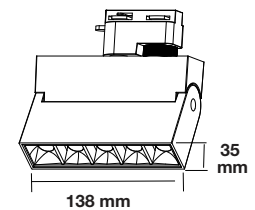

MODEL	WATTS	LUMENS	PF	CRI	BOX QTY.	BEAM ANGLE
VT-431-W	25W	2000	>0.9	>90	20 pcs	30°

SKU: 20009 | 2700K WARM WHITE
SKU: 20010 | 4000K DAY WHITE