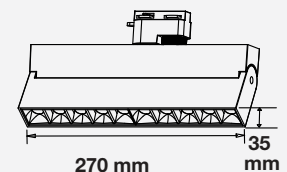

NEW

5 YEAR
WARRANTY*

LED TRACKLIGHTS

Linear Tracklights

Experience true colours through our LED Linear Tracklights efficient set of track lights with CRI >90, UGR<19 and flicker free. The latest LED technology from Samsung, and five years of warranty.

- 30,000 hrs Lifespan
- 30° Beam Angle
- AC:220-240V,50Hz
- Flicker Free
- High CRI of > 90
- Aluminum Body
- UGR<19

UGR<19

MODEL	WATTS	LUMENS	PF	CRI	BOX QTY.	BEAM ANGLE
VT-416-W	12W	960	>0.5	>90	40 pcs	30°

SKU: 20003 | 2700K WARM WHITE
SKU: 20004 | 4000K DAY WHITE

MODEL	WATTS	LUMENS	PF	CRI	BOX QTY.	BEAM ANGLE
VT-431-W	25W	2000	>0.9	>90	20 pcs	30°

SKU: 20009 | 2700K WARM WHITE
SKU: 20010 | 4000K DAY WHITE