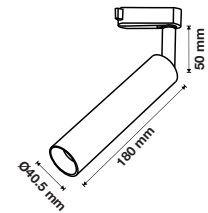

MODEL	WATTS	LUMENS	PF	CRI	BOX QTY.	BEAM ANGLE
VT-415-B	15w	1050	>0.5	>90	40 pcs	24°

SKU: 359 | 3000K WARM WHITE
SKU: 360 | 4000K DAY WHITE
SKU: 361 | 5000K WHITE