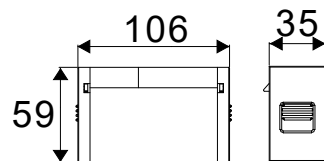

3 YEAR WARRANTY

UGR<19

Magnetic Gimbal Linear Light

10w VT-4210

SKU: 7962 - 3000K Warm White 3800157652803
 SKU: 7963 - 4000K Day White 3800157652810

Voltage/Frequency:	DC:24V,50Hz	Beam Angle:	30°
Luminous Flux:	700lm	Body Type:	Aluminium
LED Type:	SMD	Life span:	30,000 Hours
CRI:	>90	Dimension:	137x35x180mm
Color of Fixture:	Black	Box Qty:	16 PCS