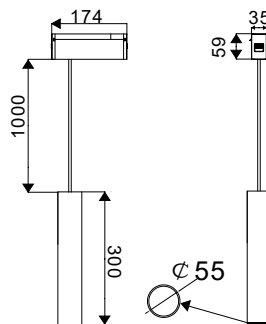

Magnetic Linear Spotlight

15w VT-4215

SKU: 7966 - 3000K Warm White 3800157652841
SKU: 7967 - 4000K Day White 3800157652858

Voltage/Frequency:	DC:24V,50Hz	Beam Angle:	36°
Luminous Flux:	900lm	Body Type:	Aluminium
LED Type:	COB	Life span:	30,000 Hours
CRI:	>90	Dimension:	166x100x55mm
Color of Fixture:	Black	Box Qty:	16 PCS

3 YEAR WARRANTY*

UGR<19

Magnetic Suspension Light

15w VT-4315

SKU: 7968 - 3000K Warm White 3800157652865
SKU: 7969 - 4000K Day White 3800157652872

Voltage/Frequency:	DC:24V,50Hz	Beam Angle:	36°
Luminous Flux:	1000lm	Body Type:	Aluminium
LED Type:	COB	Life span:	30,000 Hours
CRI:	>90	Dimension:	300x55mm
Color of Fixture:	Black	Box Qty:	12 PCS

3 YEAR WARRANTY*

UGR<19