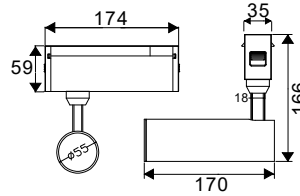

Magnetic Linear Spotlight

15w VT-4215

SKU: 7966 - 3000K Warm White 3800157652841
SKU: 7967 - 4000K Day White 3800157652858

Voltage/Frequency:	DC:24V,50Hz	Beam Angle:	36°
Luminous Flux:	900lm	Body Type:	Aluminium
LED Type:	COB	Life span:	30,000 Hours
CRI:	>90	Dimension:	166x100x55mm
Color of Fixture:	Black	Box Qty:	16 PCS

3 YEAR WARRANTY*

UGR<19

Magnetic Suspension Light

15w VT-4315

SKU: 7968 - 3000K Warm White 3800157652865
SKU: 7969 - 4000K Day White 3800157652872

Voltage/Frequency:	DC:24V,50Hz	Beam Angle:	36°
Luminous Flux:	1000lm	Body Type:	Aluminium
LED Type:	COB	Life span:	30,000 Hours
CRI:	>90	Dimension:	300x55mm
Color of Fixture:	Black	Box Qty:	12 PCS

3 YEAR WARRANTY*

UGR<19