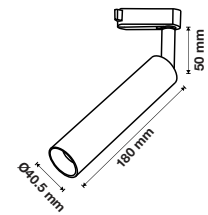

- **COB LED Type**
- **30,000 hrs Lifespan**
- **24° Beam Angle**
- **AC:220-240V,50Hz**
- **High CRI of > 90**
- **Aluminum Body**

MODEL	WATTS	LUMENS	PF	CRI	BOX QTY.	BEAM ANGLE
VT-407-W	7w	490	>0.5	>90	40 pcs	24°

SKU: 350 | 3000K WARM WHITE
SKU: 351 | 4000K DAY WHITE
SKU: 352 | 5000K WHITE

MODEL	WATTS	LUMENS	PF	CRI	BOX QTY.	BEAM ANGLE
VT-415-W	15w	1200	>0.5	>90	40 pcs	24°

SKU: 356 | 3000K WARM WHITE
SKU: 357 | 4000K DAY WHITE
SKU: 358 | 5000K WHITE