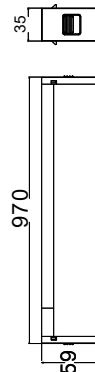

Magnetic Linear Light

20w VT-4121

SKU: 7954 - 3000K Warm White 3800157652728
SKU: 7955 - 4000K Day White 3800157652735

Voltage/Frequency:	DC:24V,50Hz	Beam Angle:	100°
Luminous Flux:	1600lm	Body Type:	Aluminium
LED Type:	SMD	Life span:	30,000 Hours
CRI:	>90	Dimension:	652x35x59mm
Color of Fixture:	Black	Box Qty:	12 PCS

3 YEAR WARRANTY*

Magnetic Linear Light

30w VT-4131

SKU: 7956 - 3000K Warm White 3800157652742
SKU: 7957 - 4000K Day White 3800157652759

Voltage/Frequency:	DC:24V,50Hz	Beam Angle:	100°
Luminous Flux:	2700lm	Body Type:	Aluminium
LED Type:	SMD	Life span:	30,000 Hours
CRI:	>90	Dimension:	970x35x59mm
Color of Fixture:	Black	Box Qty:	12 PCS

3 YEAR WARRANTY*