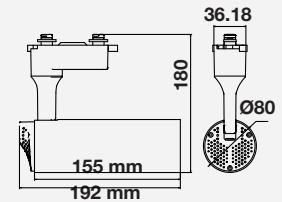

NEW

5 YEAR
WARRANTY*

LED TRACKLIGHTS

4 line Tracklights-Black Body

Experience true colours through our LED Tracklights efficient set of track lights with CRI >90, the latest LED technology from Samsung, and five years of warranty.

- **COB LED Type**
- **30,000 hrs Lifespan**
- **24° Beam Angle**
- **AC:220-240V,50Hz**
- **PF: >0.9**
- **High CRI of > 90**
- **Aluminum Body**

MODEL	WATTS	LUMENS	PF	CRI	BOX QTY.	BEAM ANGLE
VT-418	18w	1260	>0.9	>90	20 pcs	24°

SKU: 939 | 3000K WARM WHITE

SKU: 940 | 4000K DAY WHITE

MODEL	WATTS	LUMENS	PF	CRI	BOX QTY.	BEAM ANGLE
VT-430	30w	2100	>0.9	>90	20 pcs	24°

SKU: 941 | 3000K WARM WHITE

SKU: 942 | 4000K DAY WHITE