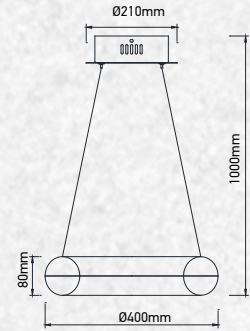

Chandelier Series

40w VT-40-1

Built In LED

SKU: 3874 - 3000K Warm White

3800157620888

Voltage/Frequency:	AC:100-240V,50Hz
Luminous Flux:	2800lm
LED Type:	SMD
CRI:	>80
PF:	>0.9
Beam Angle:	120°

No. of LED:	240 pcs
Material :	Steel+PC
Unit GW :	3.90 Kg
Life Span:	20,000 Hours
Size :	400X210X1000mm
Box Qty:	1Pcs

Chandelier-3 Step

70w VT-70-3D

Built In LED

SKU: 3904 - 3000K Warm White
SKU: 3905 - 4000K Day White

3800157624633
3800157624640

Voltage/Frequency:	AC:100-240V,50Hz
Luminous Flux:	4900lm
LED Type:	SMD
CRI:	>80
PF:	>0.9
Beam Angle:	120°

No. of LED:	360 pcs
Material :	Acrylic+Aluminium
Unit GW :	3.50 Kg
Life Span:	20,000 Hours
Size :	600x600x1200mm
Box Qty:	1Pcs