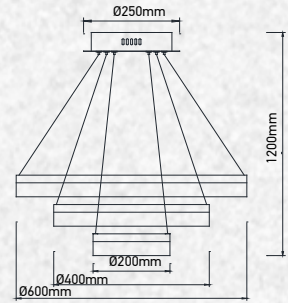

Chandelier-3 Step

80w VT-80-3D

Built In LED

SKU: 3906 - 3000K Warm White
SKU: 3907 - 4000K Day White

3800157624657
3800157624664

Voltage/Frequency:	AC:100-240V,50Hz
Luminous Flux:	5600lm
LED Type:	SMD
CRI:	>80
PF:	>0.9
Beam Angle:	120°

No. of LED:	510 pcs
Material :	Acrylic+Aluminium
Unit GW :	4.7 Kg
Life Span:	20,000 Hours
Size :	600x600x1200mm
Box Qty:	1Pcs

Ceiling Light-3 Step

85w VT-85-3

Built In LED

SKU: 3910 - 3000K Warm White
SKU: 3911 - 4000K Day White

3800157624695
3800157624701

Voltage/Frequency:	AC:100-240V,50Hz
Luminous Flux:	5900lm
LED Type:	SMD
CRI:	>80
PF:	>0.9
Beam Angle:	120°

No. of LED:	510 pcs
Material :	Acrylic+Aluminium
Unit GW :	5.5 Kg
Life Span:	20,000 Hours
Size :	200x400x600mm
Box Qty:	1Pcs