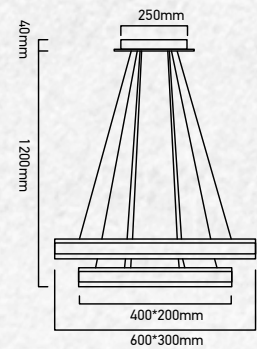

White Chandelier-2 Step-Dimmable

115W VT-101-2-W

Built In LED

SKU: 3986 - 3000K Warm White

3800157638715

Voltage/Frequency:	AC:220-240V,50Hz
Luminous Flux:	7500lm
LED Type:	SMD
CRI:	>80
PF:	>0.9
Beam Angle:	120°

No. of LED: 600 pcs

Material : Aluminium+Acrylic

Unit GW : 4.7 Kg

Life Span: 25,000 Hours

Size : 600/400/200mm

Box Qty: 1Pcs