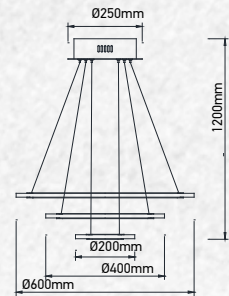

Chandelier Series

40w VT-40-1

Built In LED

SKU: 3874 - 3000K Warm White

3800157620888

Voltage/Frequency:	AC:100-240V,50Hz
Luminous Flux:	2800lm
LED Type:	SMD
CRI:	>80
PF:	>0.9
Beam Angle:	120°

No. of LED:	240 pcs
Material :	Steel+PC
Unit GW :	3.90 Kg
Life Span:	20,000 Hours
Size :	400X210X1000mm
Box Qty:	1Pcs