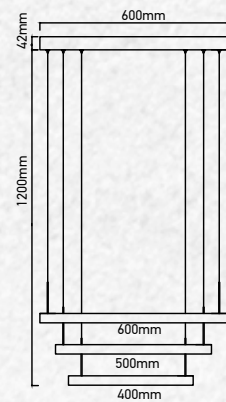

92w VT-82-3-B **Built In LED**
SKU: 3990 - 3000K Warm White 3800157638753

Voltage/Frequency:	AC:220-240V,50Hz
Luminous Flux:	5925lm
LED Type:	SMD
CRI:	>80
PF:	>0.9
Beam Angle:	120°

No. of LED:	470 pcs
Material :	Aluminium+Acrylic
Unit GW :	4.7 Kg
Life Span:	25,000 Hours
Size :	600/500/400mm
Box Qty:	1Pcs

Coffee Chandelier-3 Step-Dimmable