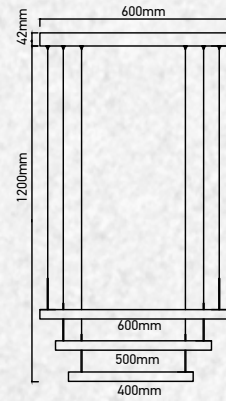

Voltage/Frequency:	AC:220-240V,50Hz
Luminous Flux:	7500lm
LED Type:	SMD
CRI:	>80
PF:	>0.9
Beam Angle:	120°

No. of LED: 600 pcs

Material : Aluminium+Acrylic

Unit GW : 4.7 Kg

Life Span: 25,000 Hours

Size : 600/400/200mm

PF: >0.9

Beam Angle: 120°

No. of LED: 470 pcs

Material : Aluminium+Acrylic

Unit GW : 4.7 Kg

Life Span: 25,000 Hours

Size : 600/500/400mm

Box Qty: 1Pcs