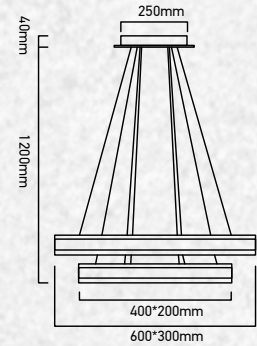

White Chandelier-2 Step-Dimmable

115W VT-101-2-W

Built In LED

SKU: 3986 - 3000K Warm White

3800157638715

Voltage/Frequency:	AC:220-240V,50Hz
Luminous Flux:	7500lm
LED Type:	SMD
CRI:	>80
PF:	>0.9
Beam Angle:	120°

No. of LED: 600 pcs

Material : Aluminium+Acrylic

Unit GW : 4.7 Kg

Life Span: 25,000 Hours

Size : 600/400/200mm

Box Qty: 1Pcs

Black Chandelier-2 Step-Dimmable

115W VT-101-2-B

Built In LED

SKU: 3987 - 3000K Warm White

3800157638722

Voltage/Frequency:	AC:220-240V,50Hz
Luminous Flux:	7500lm
LED Type:	SMD
CRI:	>80
PF:	>0.9
Beam Angle:	120°

No. of LED: 600 pcs

Material : Aluminium+Acrylic

Unit GW : 4.7 Kg

Life Span: 25,000 Hours

Size : 600/400/200mm

Box Qty: 1Pcs