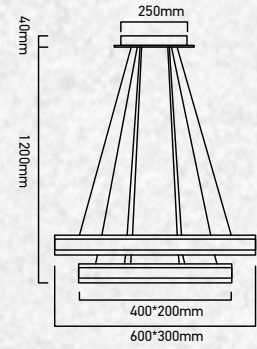

Voltage/Frequency:	AC:220-240V,50Hz
Luminous Flux:	7500lm
LED Type:	SMD
CRI:	>80
PF:	>0.9
Beam Angle:	120°

No. of LED: 600 pcs

Material : Aluminium+Acrylic

Unit GW : 4.7 Kg

Life Span: 25,000 Hours

Size : 600/400/200mm

No. of LED: 600 pcs

Material : Aluminium+Acrylic

Unit GW : 4.7 Kg

Life Span: 25,000 Hours

Size : 600/400/200mm

Box Qty: 1Pcs

Coffee Chandelier-2 Step-Dimmable

115w VT-101-2-C

PF: >0.9

Beam Angle: 120°

No. of LED: 470 pcs

Material : Aluminium+Acrylic

Unit GW : 4.7 Kg

Life Span: 25,000 Hours

Size : 600/500/400mm

Box Qty: 1Pcs