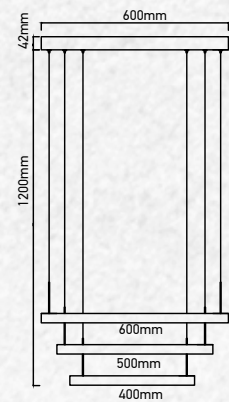

Voltage/Frequency:	AC:220-240V,50Hz
Luminous Flux:	7500lm
LED Type:	SMD
CRI:	>80
PF:	>0.9
Beam Angle:	120°

No. of LED: 600 pcs

Material : Aluminium+Acrylic

Unit GW : 4.7 Kg

Life Span: 25,000 Hours

Size : 600/400/200mm

Beam Angle: 120°

No. of LED: 600 pcs

Material : Aluminium+Acrylic

Unit GW : 4.7 Kg

Life Span: 25,000 Hours

Size : 600/400/200mm

Box Qty: 1Pcs

White Chandelier-3 Step-Dimmable

PF: >0.9

Beam Angle: 120°

No. of LED: 470 pcs

Material : Aluminium+Acrylic

Unit GW : 4.7 Kg

Life Span: 25,000 Hours

Size : 600/500/400mm

Box Qty: 1Pcs