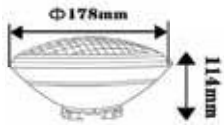

SKU: 7558 - RGB 3800157633802

Commercial Type:	PAR56
Voltage/Frequency:	AC/DC:12V,50Hz
Luminous Flux:	800lm
Beam Angle:	120°
CRI:	>80
IP Rating:	IP68
Body Type:	Glass
Dimension:	178x114mm
Cutting Size:	NA
Box Qty:	12 Pcs