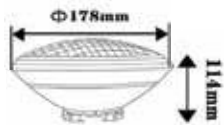

Pool Lights-PAR56
12W VT-1262

SKU: 7560 - 3000K Warm White 3800157633826
SKU: 7559 - 6500K White 3800157633819
SKU: 7561 - Blue 3800157633833

Commercial Type:	PAR56
Voltage/Frequency:	AC/DC:12V,50Hz
Luminous Flux:	1200lm
Beam Angle:	120°
CRI:	>80
IP Rating:	IP68
Body Type:	Glass
Dimension:	178x114mm
Cutting Size:	NA
Box Qty:	12 Pcs