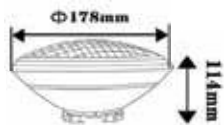

Commercial Type:	PAR56
Voltage/Frequency:	AC/DC:12V,50Hz
Luminous Flux:	1200lm
Beam Angle:	120°
CRI:	>80
IP Rating:	IP68
Body Type:	Glass
Dimension:	178x114mm
Cutting Size:	NA
Box Qty:	12 Pcs