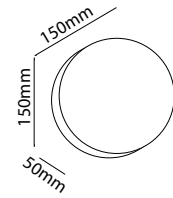

White

SKU: 8213 - 3000K Warm White 3800157623308
SKU: 8214 - 4000K Day White 3800157623315

Black

SKU: 8215 - 3000K Warm White 3800157623322
SKU: 8216 - 4000K Day White 3800157623339

Round-IP65
4W VT-706

Sensor Compatible:	Yes
Voltage/Frequency:	AC:220-240V,50/60Hz
Luminous Flux:	440lm
IP Rating:	IP65
CRI:	>80

PF:	>0.5
Beam Angle:	4*60°
Body Type:	Aluminium+Acrylic
Dimension:	150x50mm
Box Qty:	20 Pcs

White

SKU: 8551 - 3000K Warm White 3800157640459
SKU: 8552 - 4000K Day White 3800157640466

Black

SKU: 8553 - 3000K Warm White 3800157640473
SKU: 8554 - 4000K Day White 3800157640480

Round-IP65
4W VT-834-W

Sensor Compatible:	Yes
Voltage/Frequency:	AC:220-240V,50/60Hz
Luminous Flux:	440lm
IP Rating:	IP65
CRI:	>80

PF:	>0.45
Beam Angle:	4*90°
Body Type:	Aluminum
Dimension:	Ø112mm
Box Qty:	20 Pcs