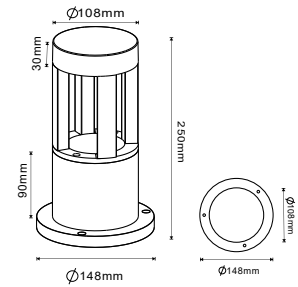

Grey

SKU: 8319 - 3000K Warm White 3800157632300
SKU: 8320 - 4000K Day White 3800157632317
SKU: 8321 - 6400K White 3800157632324