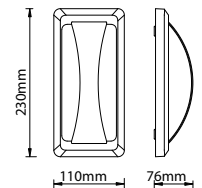

Softlight-Bulkhead
12w VT-8058

SKU: 8245 - 3000K Warm White
SKU: 8246 - 4000K Day White
SKU: 8247 - 6400K White

3800157625852
3800157625869
3800157625876

Sensor Compatible:	Yes
Voltage/Frequency:	AC:100-240V,50/60Hz
Luminous Flux:	500lm
IP Rating:	IP65
CRI:	>80

PF:	>0.9
Beam Angle:	130°
Body Type:	PC
Dimension:	230x110x76mm
Box Qty:	20 Pcs