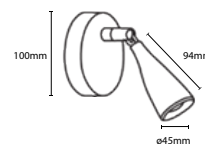

Single Head

4.5W VT-805-B

SKU: 8263 - 3000K Warm White
SKU: 8265 - 4000K Day White

3800157627139
3800157627153

Sensor Compatible: **Yes**
Voltage/Frequency: **AC:220-240V,50/60Hz**
Luminous Flux: **360lm**
IP Rating: **IP20**
CRI: **>80**

PF: **>0.5**
Beam Angle: **100°**
Body Type: **Plastic+Metal**
Dimension: **100x94x45mm**
Box Qty: **12 Pcs**