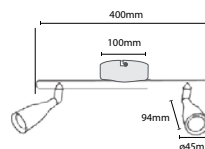

Double Head

9W VT-810-W

SKU: 8266 - 3000K Warm White
SKU: 8268 - 4000K Day White

3800157627160
3800157627184

Sensor Compatible: **Yes**
Voltage/Frequency: **AC:220-240V,50/60Hz**
Luminous Flux: **720lm**
IP Rating: **IP20**
CRI: **>80**

PF: **>0.5**
Beam Angle: **100°**
Body Type: **Plastic+Metal**
Dimension: **400x100x94mm**
Box Qty: **12 Pcs**