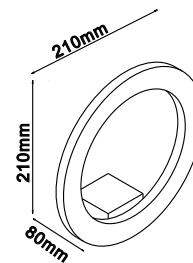

Modern Wall Lights
9W VT-710

Sensor Compatible:	Yes
Voltage/Frequency:	AC:220-240V,50/60Hz
Luminous Flux:	990lm
IP Rating:	IP20
CRI:	>80

PF:	>0.5
Beam Angle:	360°
Body Type:	Aluminium+Acrylic
Dimension:	210x80mm
Box Qty:	20 Pcs