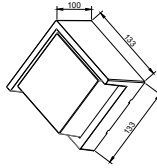

LED Wall Lights

12W

Sensor Compatible:	Yes
Voltage/Frequency:	AC:220-240V,50/60Hz
Luminous Flux:	650lm
IP Rating:	IP65
CRI:	>80
PF:	>0.5
Beam Angle:	128°
Body Type:	PC
Dimension:	169x100mm
Box Qty:	20 Pcs

VT-827-RD

SKU: 8537 - 3000K Warm White 3800157638869
SKU: 8538 - 4000K Day White 3800157638876

VT-827-SQ

SKU: 8539 - 3000K Warm White 3800157638883
SKU: 8540 - 4000K Day White 3800157638890