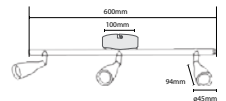

Tripple Head

13.5W VT-813-B

SKU: 8271 - 3000K Warm White
SKU: 8273 - 4000K Day White

3800157627214
3800157627238

Sensor Compatible:	Yes
Voltage/Frequency:	AC:220-240V,50/60Hz
Luminous Flux:	1080lm
IP Rating:	IP20
CRI:	>80

PF:	>0.5
Beam Angle:	100°
Body Type:	Plastic+Metal
Dimension:	600x100x94mm
Box Qty:	12 Pcs