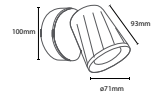

Single Head

6W VT-806-W

SKU: 8250 - 3000K Warm White
SKU: 8252 - 4000K Day White

3800157627009
3800157627023

Sensor Compatible:	Yes
Voltage/Frequency:	AC:220-240V,50/60Hz
Luminous Flux:	480lm
IP Rating:	IP20
CRI:	>80

PF:	>0.5
Beam Angle:	100°
Body Type:	Plastic+Metal
Dimension:	100x93mm
Box Qty:	24 Pcs