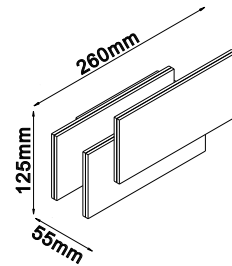

Grey

SKU: 8206 - 3000K Warm White 3800157623230
SKU: 8207 - 4000K Day White 3800157623247