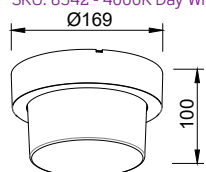

SKU: 8541 - 3000K Warm White 3800157638906
SKU: 8542 - 4000K Day White 3800157638913

VT-828-SQ