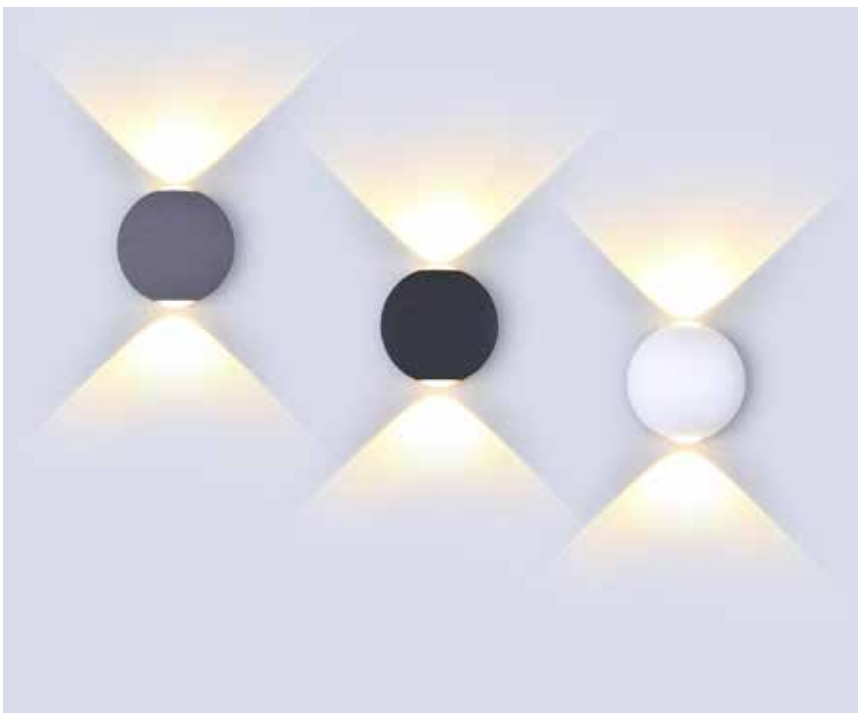

Grey

SKU: 7083 - 3000K Warm White 3800157616423
SKU: 7092 - 4000K Day White 3800157616928

Round-Bridgelux
6W VT-756

Sensor Compatible:	Yes
Voltage/Frequency:	AC:220-240V,50/60Hz
Luminous Flux:	660lm
IP Rating:	IP65
CRI:	>80

PF:	>0.45
Beam Angle:	Adjustable 5°-120°
Body Type:	Aluminium
Dimension:	140x115x100mm
Box Qty:	20 Pcs