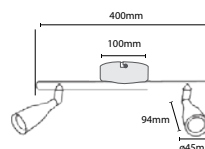

Double Head

9W VT-810-B

SKU: 8267 - 3000K Warm White
SKU: 8269 - 4000K Day White

3800157627177
3800157627191

Sensor Compatible: **Yes**
Voltage/Frequency: **AC:220-240V,50/60Hz**
Luminous Flux: **720lm**
IP Rating: **IP20**
CRI: **>80**

PF: **>0.5**
Beam Angle: **100°**
Body Type: **Plastic+Metal**
Dimension: **400x100x94mm**
Box Qty: **12 Pcs**