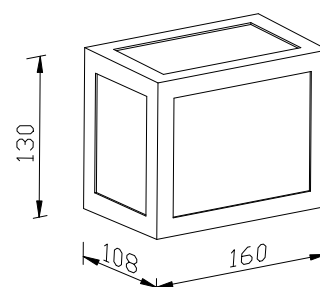

Grey

SKU: 8337 - 3000K Warm White	3800157632485
SKU: 8338 - 4000K Day White	3800157632492
SKU: 8339 - 6400K White	3800157632508