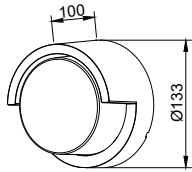

LED Wall Lights

12W

Sensor Compatible:	Yes
Voltage/Frequency:	AC:220-240V,50/60Hz
Luminous Flux:	650lm
IP Rating:	IP65
CRI:	>80
PF:	>0.5
Beam Angle:	128°
Body Type:	PC
Dimension:	169x100mm
Box Qty:	20 Pcs

VT-827-RD

SKU: 8537 - 3000K Warm White 3800157638869
SKU: 8538 - 4000K Day White 3800157638876

VT-827-SQ

SKU: 8539 - 3000K Warm White 3800157638883
SKU: 8540 - 4000K Day White 3800157638890