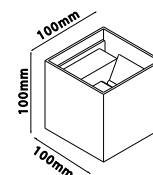

Grey

SKU: 7080 - 3000K Warm White 3800157616393
SKU: 7089 - 4000K Day White 3800157616898