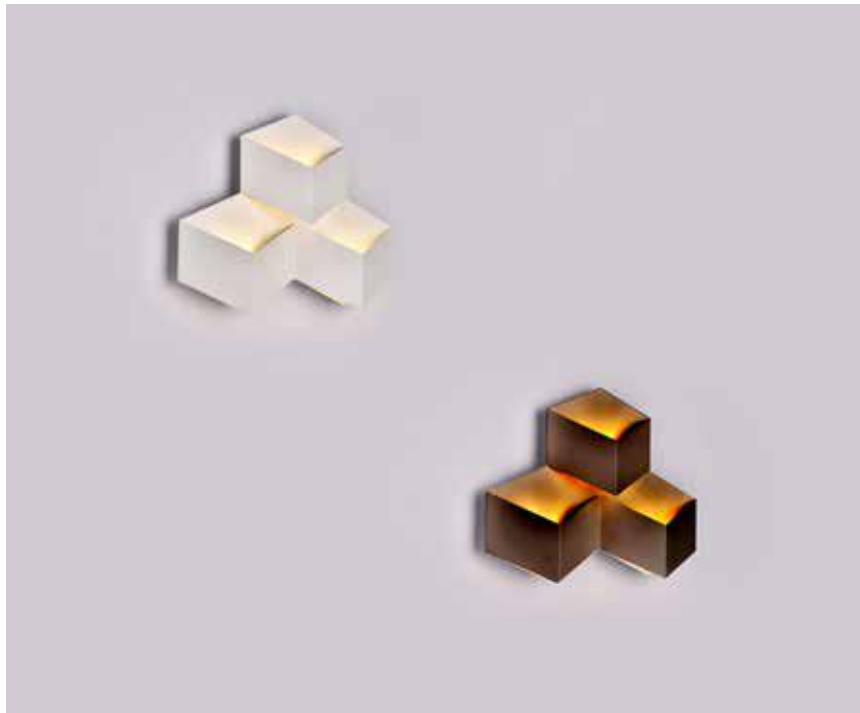

White

SKU: 8221 - 3000K Warm White 3800157623384
SKU: 8222 - 4000K Day White 3800157623391

Black

SKU: 8223 - 3000K Warm White 3800157623407
SKU: 8224 - 4000K Day White 3800157623414

Modern Wall Lights

9w VT-709

Sensor Compatible:	Yes
Voltage/Frequency:	AC:220-240V,50/60Hz
Luminous Flux:	990lm
IP Rating:	IP20
CRI:	>80

PF:	>0.5
Beam Angle:	360°
Body Type:	Aluminium
Dimension:	440x335x75mm
Box Qty:	10 Pcs

White

SKU: 8307 - 3000K Warm White 3800157630016
SKU: 8308 - 4000K Day White 3800157630023