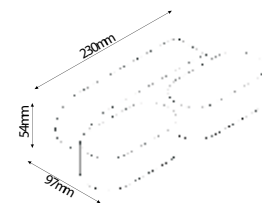

Sensor Compatible:	Yes
Voltage/Frequency:	AC:110-240V,50/60Hz
Luminous Flux:	1320lm
IP Rating:	IP65
CRI:	>80

PF:	>0.5
Beam Angle:	350°
Body Type:	Aluminium
Dimension:	230x54x97mm
Box Qty:	20 Pcs