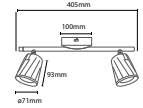

Double Head

12w VT-812-W

SKU: 8254 - 3000K Warm White
SKU: 8256 - 4000K Day White

3800157627047
3800157627061

Sensor Compatible:	Yes
Voltage/Frequency:	AC:220-240V,50/60Hz
Luminous Flux:	960lm
IP Rating:	IP20
CRI:	>80

PF:	>0.5
Beam Angle:	100°
Body Type:	Plastic+Metal
Dimension:	405x100x93mm
Box Qty:	12 Pcs