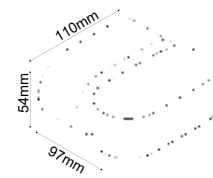

White

SKU: 8286 - 3000K Warm White 3800157629805
SKU: 8287 - 4000K Day White 3800157629812

Black

SKU: 8288 - 3000K Warm White 3800157629829
SKU: 8289 - 4000K Day White 3800157629836

Grey

SKU: 8290 - 3000K Warm White 3800157629843
SKU: 8291 - 4000K Day White 3800157629850

Sensor Compatible:	Yes
Voltage/Frequency:	AC:220-240V,50/60Hz
Luminous Flux:	660lm
IP Rating:	IP65
CRI:	>80

PF:	>0.5
Beam Angle:	350°
Body Type:	Aluminium
Dimension:	110x54x97mm
Box Qty:	20 Pcs

White

SKU: 8292 - 3000K Warm White 3800157629867

Black

SKU: 8293 - 3000K Warm White 3800157629874

Grey

SKU: 8294 - 3000K Warm White 3800157629881

Sensor Compatible:	Yes
Voltage/Frequency:	AC:110-240V,50/60Hz
Luminous Flux:	1320lm
IP Rating:	IP65
CRI:	>80

PF:	>0.5
Beam Angle:	350°
Body Type:	Aluminium
Dimension:	230x54x97mm
Box Qty:	20 Pcs