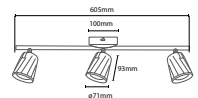

Triple Head

18w VT-818-W

SKU: 8258 - 3000K Warm White
SKU: 8260 - 4000K Day White

3800157627085
3800157627108

Sensor Compatible:	Yes
Voltage/Frequency:	AC:220-240V,50/60Hz
Luminous Flux:	1440lm
IP Rating:	IP20
CRI:	>80

PF:	>0.5
Beam Angle:	100°
Body Type:	Plastic+Metal
Dimension:	605x100x93mm
Box Qty:	12 Pcs