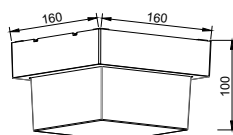

SKU: 8543 - 3000K Warm White 3800157638920
SKU: 8544 - 4000K Day White 3800157638937