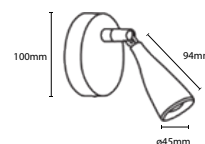

PF: **>0.5**  
Beam Angle: **100°**  
Body Type: **Plastic+Metal**  
Dimension: **100x94x45mm**  
Box Qty: **12 Pcs**