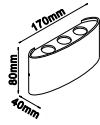

VT-846-B

SKU: 8615 - 3000K Warm White 3800157652278
SKU: 8616 - 4000K Day White 3800157652285