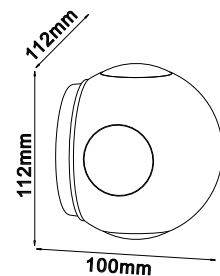

Round-IP65
4W VT-834-W

Sensor Compatible:	Yes
Voltage/Frequency:	AC:220-240V,50/60Hz
Luminous Flux:	440lm
IP Rating:	IP65
CRI:	>80

PF:	>0.45
Beam Angle:	4*90°
Body Type:	Aluminum
Dimension:	Ø112mm
Box Qty:	20 Pcs