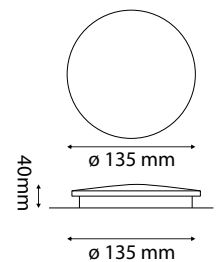

Round-Bridgelux

6W VT-741

SKU: 7524 - 3000K Warm White 3800157620017
SKU: 7525 - 4000K Day White 3800157620024

Sensor Compatible: **Yes**
Voltage/Frequency: **AC:220-240V,50/60Hz**
Luminous Flux: **660lm**
IP Rating: **IP65**
CRI: **>80**

PF: **>0.55**
Beam Angle: **360°**
Body Type: **Aluminium**
Dimension: **Ø135mm**
Box Qty: **20 Pcs**