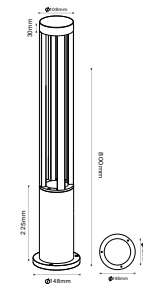

Grey

SKU: 8328 - 3000K Warm White 3800157632393
SKU: 8329 - 4000K Day White 3800157632409
SKU: 8330 - 6400K White 3800157632416