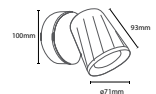

Single Head

6W VT-806-B

SKU: 8251 - 3000K Warm White
SKU: 8253 - 4000K Day White

3800157627016
3800157627030

Sensor Compatible:	Yes
Voltage/Frequency:	AC:220-240V,50/60Hz
Luminous Flux:	480lm
IP Rating:	IP20
CRI:	>80

PF:	>0.5
Beam Angle:	100°
Body Type:	Plastic+Metal
Dimension:	100x93mm
Box Qty:	24 Pcs