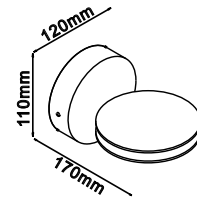

White

SKU: 8217 - 3000K Warm White 3800157623346
SKU: 8218 - 4000K Day White 3800157623353

Black

SKU: 8219 - 3000K Warm White 3800157623360
SKU: 8220 - 4000K Day White 3800157623377