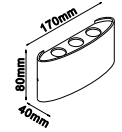

VT-846-W

SKU: 8613 - 3000K Warm White 3800157652254
SKU: 8614 - 4000K Day White 3800157652261