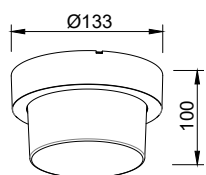

SKU: 8611 - 3000K Warm White 3800157652087

VT-831-SQ