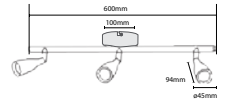

Tripple Head

13.5W VT-813-W

SKU: 8270 - 3000K Warm White
SKU: 8272 - 4000K Day White

3800157627207
3800157627221

Sensor Compatible:	Yes
Voltage/Frequency:	AC:220-240V,50/60Hz
Luminous Flux:	1080lm
IP Rating:	IP20
CRI:	>80

PF:	>0.5
Beam Angle:	100°
Body Type:	Plastic+Metal
Dimension:	600x100x94mm
Box Qty:	12 Pcs