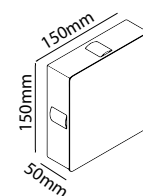

Black

SKU: 8211 - 3000K Warm White	3800157623285
SKU: 8212 - 4000K Day White	3800157623292