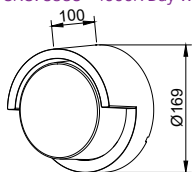

NEW

LED Wall Lights

7W

Sensor Compatible:	Yes
Voltage/Frequency:	AC:220-240V,50/60Hz
Luminous Flux:	400lm
IP Rating:	IP65
CRI:	>80
PF:	>0.6
Beam Angle:	128°
Body Type:	PC
Dimension:	133x133mmx67m
Box Qty:	20 Pcs

VT-831-CRD

SKU: 8609 - 3000K Warm White 3800157652063

VT-831-CSQ

SKU: 8610 - 3000K Warm White 3800157652070

LED Wall Lights

12W

Sensor Compatible:	Yes
Voltage/Frequency:	AC:220-240V,50/60Hz
Luminous Flux:	650lm
IP Rating:	IP65
CRI:	>80
PF:	>0.5
Beam Angle:	128°
Body Type:	PC
Dimension:	169x100mm
Box Qty:	20 Pcs

VT-827-RD

SKU: 8537 - 3000K Warm White 3800157638869
SKU: 8538 - 4000K Day White 3800157638876

VT-827-SQ

SKU: 8539 - 3000K Warm White 3800157638883
SKU: 8540 - 4000K Day White 3800157638890