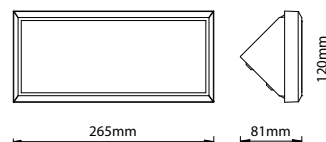

Landscape-Soft Light-Medium
12w VT-8054

SKU: 8233 - 3000K Warm White
SKU: 8234 - 4000K Day White
SKU: 8235 - 6400K White

3800157625739
3800157625746
3800157625753

Sensor Compatible:	Yes
Voltage/Frequency:	AC:100-240V,50/60Hz
Luminous Flux:	600lm
IP Rating:	IP65
CRI:	>80

PF:	>0.9
Beam Angle:	110°
Body Type:	PC
Dimension:	265x120x81mm
Box Qty:	20 Pcs