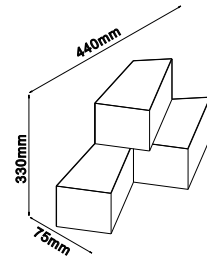

White

SKU: 8221 - 3000K Warm White 3800157623384
SKU: 8222 - 4000K Day White 3800157623391

Black

SKU: 8223 - 3000K Warm White 3800157623407
SKU: 8224 - 4000K Day White 3800157623414

Modern Wall Lights

9w VT-709

Sensor Compatible:	Yes
Voltage/Frequency:	AC:220-240V,50/60Hz
Luminous Flux:	990lm
IP Rating:	IP20
CRI:	>80

PF:	>0.5
Beam Angle:	360°
Body Type:	Aluminium
Dimension:	440x335x75mm
Box Qty:	10 Pcs

White

SKU: 8307 - 3000K Warm White 3800157630016
SKU: 8308 - 4000K Day White 3800157630023