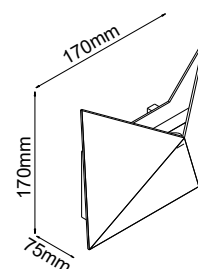

|             |                   |
|-------------|-------------------|
| PF:         | >0.5              |
| Beam Angle: | 4*60°             |
| Body Type:  | Aluminium+Acrylic |
| Dimension:  | 150x150x50mm      |
| Box Qty:    | 20 Pcs            |

|             |                   |
|-------------|-------------------|
| PF:         | >0.5              |
| Beam Angle: | 4*60°             |
| Body Type:  | Aluminium+Acrylic |
| Dimension:  | 150x50mm          |
| Box Qty:    | 20 Pcs            |

|             |          |
|-------------|----------|
| PF:         | >0.45    |
| Beam Angle: | 4*90°    |
| Body Type:  | Aluminum |
| Dimension:  | Ø112mm   |
| Box Qty:    | 20 Pcs   |

Modern Wall Lights

|             |              |
|-------------|--------------|
| PF:         | >0.5         |
| Beam Angle: | 120°         |
| Body Type:  | Aluminium    |
| Dimension:  | 170x170x75mm |
| Box Qty:    | 20 Pcs       |