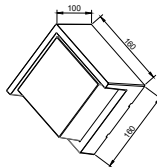

NEW

LED Wall Lights

7W

Sensor Compatible:	Yes
Voltage/Frequency:	AC:220-240V,50/60Hz
Luminous Flux:	400lm
IP Rating:	IP65
CRI:	>80
PF:	>0.6
Beam Angle:	128°
Body Type:	PC
Dimension:	133x133mmx67m
Box Qty:	20 Pcs

VT-831-CRD

SKU: 8609 - 3000K Warm White 3800157652063

VT-831-CSQ

SKU: 8610 - 3000K Warm White 3800157652070

LED Wall Lights

12W

Sensor Compatible:	Yes
Voltage/Frequency:	AC:220-240V,50/60Hz
Luminous Flux:	650lm
IP Rating:	IP65
CRI:	>80
PF:	>0.5
Beam Angle:	128°
Body Type:	PC
Dimension:	169x100mm
Box Qty:	20 Pcs

VT-827-RD

SKU: 8537 - 3000K Warm White 3800157638869
SKU: 8538 - 4000K Day White 3800157638876

VT-827-SQ

SKU: 8539 - 3000K Warm White 3800157638883
SKU: 8540 - 4000K Day White 3800157638890