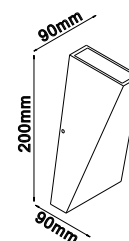

|             |                   |
|-------------|-------------------|
| PF:         | >0.5              |
| Beam Angle: | 4*60°             |
| Body Type:  | Aluminium+Acrylic |
| Dimension:  | 150x50mm          |
| Box Qty:    | 20 Pcs            |

|             |          |
|-------------|----------|
| PF:         | >0.45    |
| Beam Angle: | 4*90°    |
| Body Type:  | Aluminum |
| Dimension:  | Ø112mm   |
| Box Qty:    | 20 Pcs   |

Modern Wall Lights

|             |              |
|-------------|--------------|
| PF:         | >0.5         |
| Beam Angle: | 120°         |
| Body Type:  | Aluminium    |
| Dimension:  | 170x170x75mm |
| Box Qty:    | 20 Pcs       |

|             |                |
|-------------|----------------|
| PF:         | >0.5           |
| Beam Angle: | Up15°-Down120° |
| Body Type:  | Aluminium      |
| Dimension:  | 90x200x90mm    |
| Box Qty:    | 20 Pcs         |