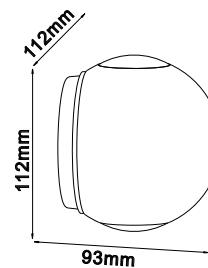

Round Light
6W VT-836

Sensor Compatible:	Yes
Voltage/Frequency:	AC:220-240V,50/60Hz
Luminous Flux:	660lm
IP Rating:	IP65
CRI:	>80

PF:	>0.5
Beam Angle:	Up-Down 90°
Body Type:	Aluminium
Dimension:	112x112x93mm
Box Qty:	20 Pcs