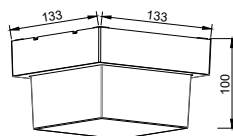

SKU: 8612 - 3000K Warm White 3800157652094