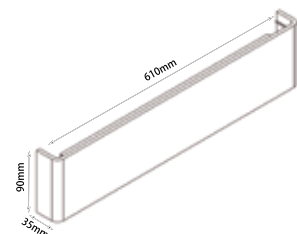

Adjustable Modern Wall Lights

18w VT-819-W

SKU: 8533 - 3000K Warm White 3800157638678
SKU: 8534 - 4000K Day White 3800157638685

Sensor Compatible:	Yes
Voltage/Frequency:	AC:220-240V,50/60Hz
Luminous Flux:	1800lm
IP Rating:	IP44
CRI:	>80

PF:	>0.5
Beam Angle:	Adjustable 5°-90°
Body Type:	Aluminium
Dimension:	600x100x42mm
Box Qty:	10 Pcs