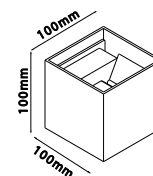

Grey

SKU: 8531 - 3000K Warm White 3800157638654
SKU: 8532 - 4000K Day White 3800157638661