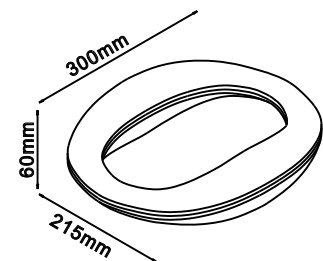

Black Grey

SKU: 8309 - 3000K Warm White 3800157630030
SKU: 8310 - 4000K Day White 3800157630047

Modern Wall Lights

10w VT-811

Sensor Compatible:	Yes
Voltage/Frequency:	AC:110-240V,50/60Hz
Luminous Flux:	1100lm
IP Rating:	IP65
CRI:	>80

PF:	>0.45
Beam Angle:	360°
Body Type:	Aluminium
Dimension:	300x215x60mm
Box Qty:	20 Pcs