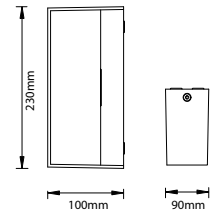

Up-Down Light-Large
12w VT-8057

SKU: 8242 - 3000K Warm White
SKU: 8243 - 4000K Day White
SKU: 8244 - 6400K White

3800157625821
3800157625838
3800157625845

Sensor Compatible:	Yes
Voltage/Frequency:	AC:100-240V,50/60Hz
Luminous Flux:	600lm
IP Rating:	IP65
CRI:	>80

PF:	>0.9
Beam Angle:	92°
Body Type:	PC
Dimension:	230x100x90mm
Box Qty:	20 Pcs