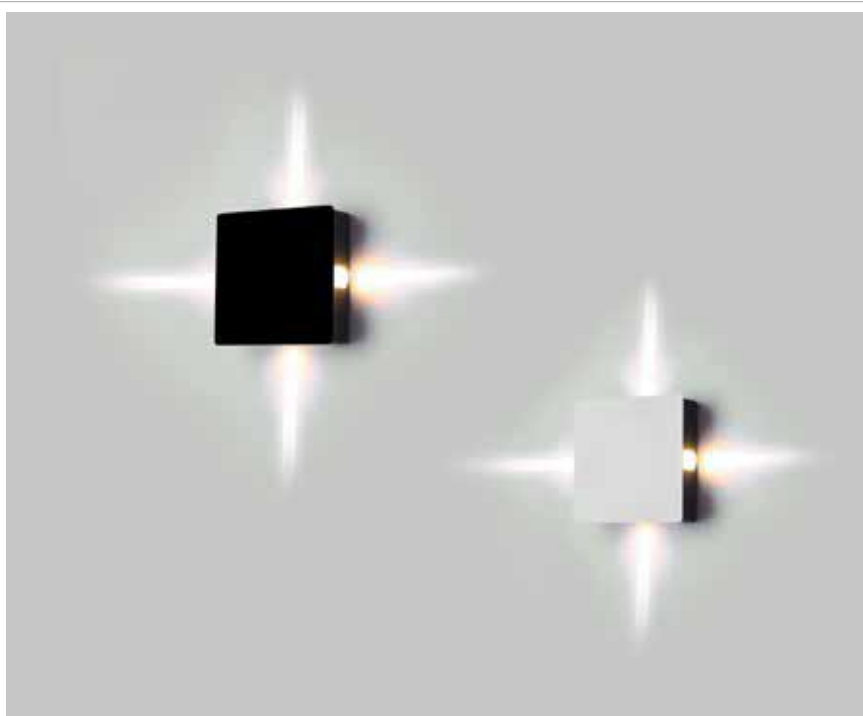

Wall Lights

12w VT-822

Sensor Compatible:	Yes
Voltage/Frequency:	AC:100-240V,50/60Hz
Luminous Flux:	750lm
IP Rating:	IP65
CRI:	>80

PF:	>0.5
Beam Angle:	140°
Body Type:	PC
Dimension:	130x160mm
Box Qty:	20 Pcs