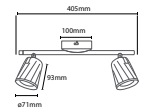

Double Head

12w VT-812-B

SKU: 8255 - 3000K Warm White
SKU: 8257 - 4000K Day White

3800157627054
3800157627078

Sensor Compatible:	Yes
Voltage/Frequency:	AC:220-240V,50/60Hz
Luminous Flux:	960lm
IP Rating:	IP20
CRI:	>80

PF:	>0.5
Beam Angle:	100°
Body Type:	Plastic+Metal
Dimension:	405x100x93mm
Box Qty:	12 Pcs