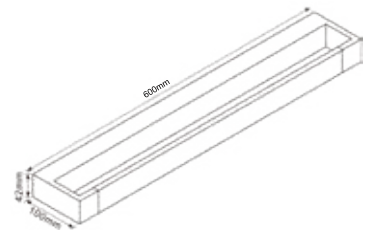

|             |                   |
|-------------|-------------------|
| PF:         | >0.5              |
| Beam Angle: | 360°              |
| Body Type:  | Aluminium+Acrylic |
| Dimension:  | 260x125x55mm      |
| Box Qty:    | 20 Pcs            |