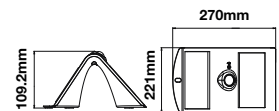

Solar Wall Light-IP65
7W VT-767-7-W

SKU: 8278 - 4000K Day White 3800157627955

Battery:	3.7V Lithium Battery 4000mAh
Lumens:	800lm
No. of LED:	60pcs (Front 56pcs, Back 4 pcs)
Detecting Angle:	120°
Sensing Range:	2 - 6 mtrs

Charging Time:	6-7 hrs Sunlight Charging
IP Rating:	IP65
Material:	ABS+PC
Dimension:	270x221x109.2mm
Working Time:	Mode A: 5 hours, Mode B: 2-3 nights Mode C: 3-4 nights
Box Qty:	20Pcs