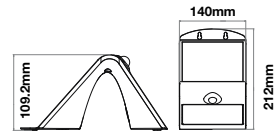

Solar Wall Light-IP65
3W VT-768

SKU: 7523 - Day+Warm White 3800157619363

Battery:	3.7V Lithium Battery 2000mAh
Lumens:	400lm
No. of LED:	30pcs (Front 28pcs, Back 2 pcs)
Detecting Angle:	120°
Sensing Range:	2 - 6 mtrs

Charging Time:	6-7 hrs Sunlight Charging
IP Rating:	IP65
Material:	ABS+PC
Dimension:	140x212x109.2mm
Working Time:	Min 5-8 hrs and Max 24 hrs
Box Qty:	12Pcs