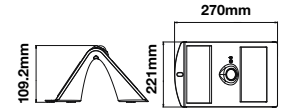

Solar Wall Light-IP65

7W VT-767-7-B

SKU: 8279 - 4000K Day White 3800157627962

Solar
Lights

PIR
MOTION
SENSOR

UV
PROTECTION

IP65
RATING