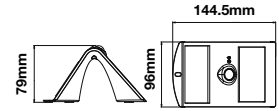

SKU: 8276 - 4000K Day White 3800157627931

Battery:	3.7V Lithium Battery 1200mAh
Lumens:	220lm
No. of LED:	14pcs (Front 12pcs, Back 2 pcs)
Detecting Angle:	120°
Sensing Range:	2 - 6 mtrs

Charging Time:	6-7 hrs Sunlight Charging
IP Rating:	IP65
Material:	ABS+PC
Dimension:	144.5x96x79mm
Working Time:	Min 8 hrs and Max 24 hrs
Box Qty:	20Pcs