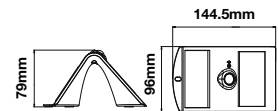

Solar Wall Light-IP65
1.5W VT-767-2-B

SKU: 8277 - 4000K Day White 3800157627948

Battery:	3.7V Lithium Battery 1200mAh
Lumens:	220lm
No. of LED:	14pcs (Front 12pcs, Back 2 pcs)
Detecting Angle:	120°
Sensing Range:	2 - 6 mtrs

Charging Time:	6-7 hrs Sunlight Charging
IP Rating:	IP65
Material:	ABS+PC
Dimension:	144.5x96x79mm
Working Time:	Min 8 hrs and Max 24 hrs
Box Qty:	20Pcs