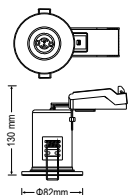

IP Rating:	IP65
Dimension:	Ø86mmx115mm
Cutting Size:	65mm
Box Qty:	40 Pcs

**90 MIN Fire Rated**

**IP65 RATING**

**Fire Rated Fitting-GU10**  
 SKU: 3685 EAN: 3800157626903

Model:	VT-702-CH
Base:	GU10
Material:	Steel
Shape:	Round
Color of Fxture:	Chrome

IP Rating:	IP65
Dimension:	Ø86mmx115mm
Cutting Size:	65mm
Box Qty:	40 Pcs

**90 MIN**  
Fire Rated

**Fire Rated Fitting-GU10**

SKU: 3686 EAN: 3800157626910

Model:	<b>VT-703-SN</b>
Base:	<b>GU10</b>
Material:	<b>Steel</b>
Shape:	<b>Round</b>
Color of Fixture:	<b>Satin Nickel</b>

IP Rating:	<b>IP20</b>
Dimension:	<b>Ø82mmx130mm</b>
Cutting Size:	<b>68mm</b>
Box Qty:	<b>40 Pcs</b>

**90 MIN**  
Fire Rated

**Fire Rated Fitting-GU10**

SKU: 3687 EAN: 3800157626927

Model:	<b>VT-703-W</b>
Base:	<b>GU10</b>
Material:	<b>Steel</b>
Shape:	<b>Round</b>
Color of Fixture:	<b>White</b>

IP Rating:	<b>IP20</b>
Dimension:	<b>Ø80mmx115mm</b>
Cutting Size:	<b>65mm</b>
Box Qty:	<b>50 Pcs</b>