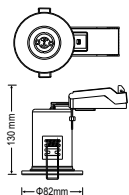

IP Rating:	IP65
Dimension:	Ø86mmx115mm
Cutting Size:	65mm
Box Qty:	40 Pcs

**90 MIN**  
Fire Rated

**Fire Rated Fitting-GU10**

SKU: 3686 EAN: 3800157626910

Model:	<b>VT-703-SN</b>
Base:	<b>GU10</b>
Material:	<b>Steel</b>
Shape:	<b>Round</b>
Color of Fixture:	<b>Satin Nickel</b>

IP Rating:	<b>IP20</b>
Dimension:	<b>Ø82mmx130mm</b>
Cutting Size:	<b>68mm</b>
Box Qty:	<b>40 Pcs</b>

**90 MIN**  
Fire Rated

**Fire Rated Fitting-GU10**

SKU: 3687 EAN: 3800157626927

Model:	<b>VT-703-W</b>
Base:	<b>GU10</b>
Material:	<b>Steel</b>
Shape:	<b>Round</b>
Color of Fixture:	<b>White</b>

IP Rating:	<b>IP20</b>
Dimension:	<b>Ø82mmx130mm</b>
Cutting Size:	<b>68mm</b>
Box Qty:	<b>40 Pcs</b>

**90 MIN**  
Fire Rated

**Fire Rated Fitting-GU10**

SKU: 3688 EAN: 3800157626934

Model:	<b>VT-703-CH</b>
Base:	<b>GU10</b>
Material:	<b>Steel</b>
Shape:	<b>Round</b>
Color of Fixture:	<b>Chrome</b>

IP Rating:	<b>IP20</b>
Dimension:	<b>Ø80mmx115mm</b>
Cutting Size:	<b>65mm</b>
Box Qty:	<b>50 Pcs</b>