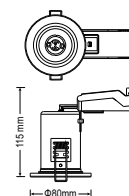

IP Rating:	<b>IP20</b>
Dimension:	<b>Ø82mmx130mm</b>
Cutting Size:	<b>68mm</b>
Box Qty:	<b>40 Pcs</b>

**90 MIN**  
Fire Rated

**Fire Rated Fitting-GU10**

SKU: 3680 EAN: 3800157626859

Model:	<b>VT-701-SN</b>
Base:	<b>GU10</b>
Material:	<b>Steel</b>
Shape:	<b>Round</b>
Color of Fixture:	<b>Satin Nickel</b>

IP Rating:	<b>IP20</b>
Dimension:	<b>Ø80mmx115mm</b>
Cutting Size:	<b>65mm</b>
Box Qty:	<b>50 Pcs</b>

**90 MIN**  
Fire Rated

**Fire Rated Fitting-GU10**

SKU: 3681 EAN: 3800157626866

Model:	<b>VT-701-W</b>
Base:	<b>GU10</b>
Material:	<b>Steel</b>
Shape:	<b>Round</b>
Color of Fixture:	<b>White</b>

IP Rating:	<b>IP20</b>
Dimension:	<b>Ø80mmx115mm</b>
Cutting Size:	<b>65mm</b>
Box Qty:	<b>50 Pcs</b>

**90 MIN**  
Fire Rated

**Fire Rated Fitting-GU10**

SKU: 3682 EAN: 3800157626873

Model:	<b>VT-701-CH</b>
Base:	<b>GU10</b>
Material:	<b>Steel</b>
Shape:	<b>Round</b>
Color of Fixture:	<b>Chrome</b>

IP Rating:	<b>IP20</b>
Dimension:	<b>Ø80mmx115mm</b>
Cutting Size:	<b>65mm</b>
Box Qty:	<b>50 Pcs</b>