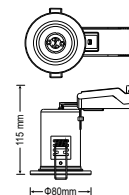

IP Rating:	<b>IP20</b>
Dimension:	<b>Ø82mmx130mm</b>
Cutting Size:	<b>68mm</b>
Box Qty:	<b>40 Pcs</b>

**90 MIN**  
Fire Rated

**Fire Rated Fitting-GU10**

SKU: 3687 EAN: 3800157626927

Model:	<b>VT-703-W</b>
Base:	<b>GU10</b>
Material:	<b>Steel</b>
Shape:	<b>Round</b>
Color of Fixture:	<b>White</b>

IP Rating:	<b>IP20</b>
Dimension:	<b>Ø82mmx130mm</b>
Cutting Size:	<b>68mm</b>
Box Qty:	<b>40 Pcs</b>

**90 MIN**  
Fire Rated

**Fire Rated Fitting-GU10**

SKU: 3688 EAN: 3800157626934

Model:	<b>VT-703-CH</b>
Base:	<b>GU10</b>
Material:	<b>Steel</b>
Shape:	<b>Round</b>
Color of Fixture:	<b>Chrome</b>

IP Rating:	<b>IP20</b>
Dimension:	<b>Ø82mmx130mm</b>
Cutting Size:	<b>68mm</b>
Box Qty:	<b>40 Pcs</b>

**90 MIN**  
Fire Rated

**Fire Rated Fitting-GU10**

SKU: 3680 EAN: 3800157626859

Model:	<b>VT-701-SN</b>
Base:	<b>GU10</b>
Material:	<b>Steel</b>
Shape:	<b>Round</b>
Color of Fixture:	<b>Satin Nickel</b>

IP Rating:	<b>IP20</b>
Dimension:	<b>Ø80mmx115mm</b>
Cutting Size:	<b>65mm</b>
Box Qty:	<b>50 Pcs</b>