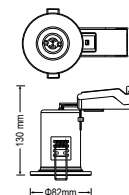

IP Rating:	IP65
Dimension:	Ø86mmx115mm
Cutting Size:	65mm
Box Qty:	40 Pcs

**90 MIN**  
Fire Rated

**Fire Rated Fitting-GU10**

SKU: 3686 EAN: 3800157626910

Model:	<b>VT-703-SN</b>
Base:	<b>GU10</b>
Material:	<b>Steel</b>
Shape:	<b>Round</b>
Color of Fixture:	<b>Satin Nickel</b>

IP Rating:	<b>IP20</b>
Dimension:	<b>Ø82mmx130mm</b>
Cutting Size:	<b>68mm</b>
Box Qty:	<b>40 Pcs</b>

**90 MIN**  
Fire Rated

**Fire Rated Fitting-GU10**

SKU: 3687 EAN: 3800157626927

Model:	<b>VT-703-W</b>
Base:	<b>GU10</b>
Material:	<b>Steel</b>
Shape:	<b>Round</b>
Color of Fixture:	<b>White</b>

IP Rating:	<b>IP20</b>
Dimension:	<b>Ø82mmx130mm</b>
Cutting Size:	<b>68mm</b>
Box Qty:	<b>40 Pcs</b>

**90 MIN**  
Fire Rated

**Fire Rated Fitting-GU10**

SKU: 3688 EAN: 3800157626934

Model:	<b>VT-703-CH</b>
Base:	<b>GU10</b>
Material:	<b>Steel</b>
Shape:	<b>Round</b>
Color of Fixture:	<b>Chrome</b>

IP Rating:	<b>IP20</b>
Dimension:	<b>Ø80mmx115mm</b>
Cutting Size:	<b>65mm</b>
Box Qty:	<b>50 Pcs</b>