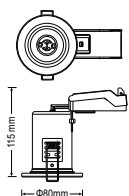

IP Rating:	<b>IP20</b>
Dimension:	<b>Ø82mmx130mm</b>
Cutting Size:	<b>68mm</b>
Box Qty:	<b>40 Pcs</b>

**90 MIN**  
Fire Rated

**Fire Rated Fitting-GU10**

SKU: 3688 EAN: 3800157626934

Model:	<b>VT-703-CH</b>
Base:	<b>GU10</b>
Material:	<b>Steel</b>
Shape:	<b>Round</b>
Color of Fixture:	<b>Chrome</b>

IP Rating:	<b>IP20</b>
Dimension:	<b>Ø82mmx130mm</b>
Cutting Size:	<b>68mm</b>
Box Qty:	<b>40 Pcs</b>

**90 MIN**  
Fire Rated

**Fire Rated Fitting-GU10**

SKU: 3680 EAN: 3800157626859

Model:	<b>VT-701-SN</b>
Base:	<b>GU10</b>
Material:	<b>Steel</b>
Shape:	<b>Round</b>
Color of Fixture:	<b>Satin Nickel</b>

IP Rating:	<b>IP20</b>
Dimension:	<b>Ø80mmx115mm</b>
Cutting Size:	<b>65mm</b>
Box Qty:	<b>50 Pcs</b>

**90 MIN**  
Fire Rated

**Fire Rated Fitting-GU10**

SKU: 3681 EAN: 3800157626866

Model:	<b>VT-701-W</b>
Base:	<b>GU10</b>
Material:	<b>Steel</b>
Shape:	<b>Round</b>
Color of Fixture:	<b>White</b>

IP Rating:	<b>IP20</b>
Dimension:	<b>Ø80mmx115mm</b>
Cutting Size:	<b>65mm</b>
Box Qty:	<b>50 Pcs</b>