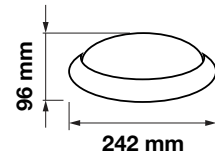

Sensor Compatible:	Yes
Voltage/Frequency:	AC:200-240V,50/60Hz
Luminous Flux:	840lm
IP Rating:	IP54
CRI:	>80
PF:	>0.9

Beam Angle:	110°
Color of Fixture:	White
Body Type:	Plastic CLAD Aluminium
Shape:	Oval
Dimension:	Ø242x96mm
Box Qty:	10 Pcs