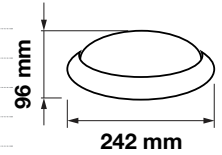

Beam Angle:	120°
Color of Fixture:	Black
Body Type:	Plastic CLAD Aluminium
Shape:	Oval
Dimension:	Ø242x96mm
Box Qty:	10 Pcs

Dome Series - Oval

12w VT-8010-W

SKU: 1351 - 3000K Warm White 3800157624060
 SKU: 1353 - 6000K White 3800157624084