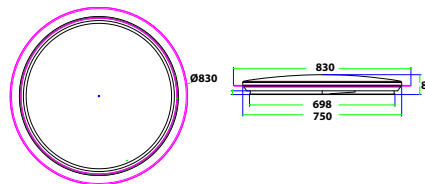

Domelight-Remote Control-CCT Changeable

80W VT-8480

SKU: 1496 - 3IN1

3800157648790

Sensor Compatible:	Yes
Voltage/Frequency:	AC:175-265V,50/60Hz
Luminous Flux:	5600lm
IP Rating:	IP20
CRI:	>80
PF:	>0.9

Beam Angle:	120°
Color of Fixture:	White
Body Type:	Plastic+Metal
Shape:	Round
Dimension:	Ø830x85mm
Box Qty:	2 Pcs