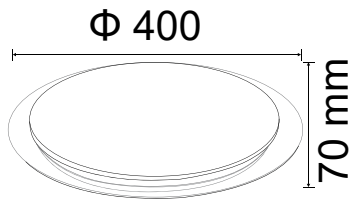

Beam Angle:	120°
Color of Fixture:	White
Body Type:	Iron+PMMA
Shape:	Round
Dimension:	Ø572.5x70mm
Box Qty:	6 Pcs

Domelight-Remote Control-CCT Changeable

40w VT-8401

SKU:1474-3IN1

3800157643559

Sensor Compatible:	Yes	Beam Angle:	120°
Voltage/Frequency:	AC:175-265V,50/60Hz	Color of Fixture:	White
Luminous Flux:	2800lm	Body Type:	PC+Metal
IP Rating:	IP20	Shape:	Round
CRI:	>80	Dimension:	D:467x70mm
PF:	>0.6	Box Qty:	10 Pcs