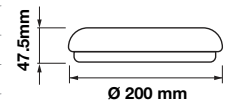

Sensor Compatible:	Yes
Voltage/Frequency:	AC:100-240V,50/60Hz
Luminous Flux:	1250lm
IP Rating:	IP44
CRI:	>80
PF:	>0.6

Beam Angle:	110°
Color of Fixture:	White
Body Type:	PC
Shape:	Round
Dimension:	Ø200x47.5mm
Box Qty:	20 Pcs