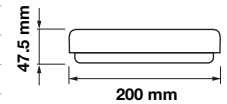

Sensor Compatible:	Yes
Voltage/Frequency:	AC:100-240V,50/60Hz
Luminous Flux:	1250lm
IP Rating:	IP44
CRI:	>80
PF:	>0.6

Beam Angle:	110°
Color of Fixture:	White
Body Type:	PC
Shape:	Square
Dimension:	200x200x47.5
Box Qty:	20 Pcs