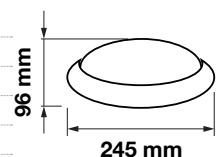

Dome Series - Oval

12W VT-8016-W

SKU: 5053 - 6400K White 3800157603324

Sensor Compatible:	Yes
Voltage/Frequency:	AC:200-240V,50/60Hz
Luminous Flux:	840lm
IP Rating:	IP54
CRI:	>70
PF:	>0.5

Beam Angle:	120°
Color of Fixture:	White
Body Type:	Plastic CLAD Aluminium
Shape:	Oval
Dimension:	Ø245x96mm
Box Qty:	10 Pcs