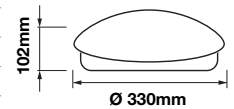

Sensor Compatible:	Yes
Voltage/Frequency:	AC:220-240V,50Hz
Luminous Flux:	1680lm
IP Rating:	IP20
CRI:	>80
PF:	>0.5

Beam Angle:	120°
Color of Fixture:	White
Body Type:	Iron+PMMA
Shape:	Round
Dimension:	Ø330x102mm
Box Qty:	10 Pcs