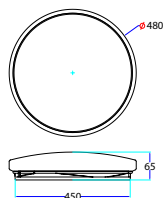

Sensor Compatible:	Yes
Voltage/Frequency:	AC:175-265V,50/60Hz
Luminous Flux:	2160lm
IP Rating:	IP20
CRI:	>80
PF:	>0.5

Beam Angle:	120°
Color of Fixture:	White
Body Type:	Plastic
Shape:	Round
Dimension:	Ø480x65mm
Box Qty:	5 Pcs