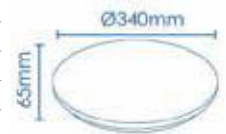

Sensor Compatible:	Yes
Voltage/Frequency:	AC:220-240V,50/60Hz
Luminous Flux:	1800lm
IP Rating:	IP20
CRI:	>80
PF:	>0.5

Beam Angle:	120°
Color of Fixture:	White
Body Type:	Iron+PMMA
Shape:	Round
Dimension:	340x65mm
Box Qty:	10 Pcs