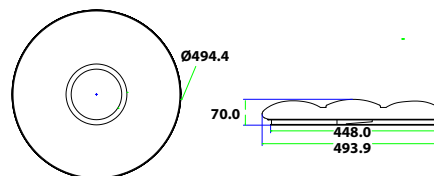

Sensor Compatible:	Yes
Voltage/Frequency:	AC:175-265V,50/60Hz
Luminous Flux:	4200lm
IP Rating:	IP20
CRI:	>80
PF:	>0.9

Beam Angle:	120°
Color of Fixture:	White
Body Type:	Plastic+Metal
Shape:	Round
Dimension:	Ø493.9x70mm
Box Qty:	5 Pcs

DIMMABLE
WITH REMOTE

COLOR
CHANGING
WITH REMOTE