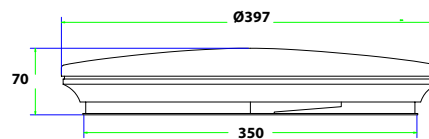

Sensor Compatible:	Yes
Voltage/Frequency:	AC:175-265V,50/60Hz
Luminous Flux:	2800lm
IP Rating:	IP20
CRI:	>80
PF:	>0.9

Beam Angle:	120°
Color of Fixture:	White
Body Type:	Plastic+Metal
Shape:	Round
Dimension:	Ø397x70mm
Box Qty:	5 Pcs

DIMMABLE
WITH REMOTE

COLOR
CHANGING
WITH REMOTE

Domelight-Remote Control-CCT Changeable

60w VT-8556

SKU: 1491 - 3IN1

3800157648745