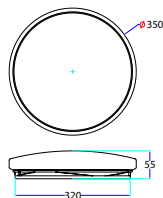

Sensor Compatible:	Yes
Voltage/Frequency:	AC:175-265V,50/60Hz
Luminous Flux:	1440lm
IP Rating:	IP20
CRI:	>80
PF:	>0.5

Beam Angle:	120°
Color of Fixture:	White
Body Type:	Plastic
Shape:	Round
Dimension:	Ø350x55mm
Box Qty:	5 Pcs

Smart Domelight-CCT Changeable by
Switch

36w VT-8436-S

SKU: 7608 - 3IN1 3800157652230