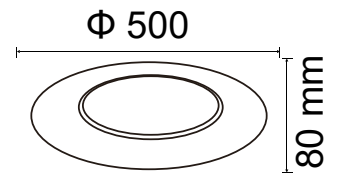

Domelight-Remote Control-CCT Changeable

65w VT-8504

SKU:1462- 3IN1

3800157643603

Sensor Compatible:	Yes
Voltage/Frequency:	AC:200-240V,50/60Hz
Luminous Flux:	4900lm
IP Rating:	IP20
CRI:	>80
PF:	>0.6

Beam Angle:	180°
Color of Fixture:	White
Body Type:	PC+Metal
Shape:	Round
Dimension:	D:510x90mm
Box Qty:	6 Pcs

Ceiling Lights - Round

14w VT-8073RD

SKU: 1428 - 3000K Warm White	3800157633147
SKU: 1429 - 4000K Day White	3800157633154
SKU: 1430 - 6400K White	3800157633161

Sensor Compatible:	Yes
Voltage/Frequency:	AC:220-240V,50/60Hz
Luminous Flux:	1000lm
IP Rating:	IP20
CRI:	>80
PF:	>0.5

Beam Angle:	120°
Color of Fixture:	White
Body Type:	Iron+PMMA
Shape:	Round
Dimension:	257x65mm
Box Qty:	20 Pcs

Ceiling Lights - Round

20w VT-8074RD

SKU: 1431 - 3000K Warm White	3800157633178
SKU: 1432 - 4000K Day White	3800157633185
SKU: 1433 - 6400K White	3800157633192

Sensor Compatible:	Yes
Voltage/Frequency:	AC:220-240V,50/60Hz
Luminous Flux:	1500lm
IP Rating:	IP20
CRI:	>80
PF:	>0.5

Beam Angle:	120°
Color of Fixture:	White
Body Type:	Iron+PMMA
Shape:	Round
Dimension:	290x65mm
Box Qty:	10 Pcs