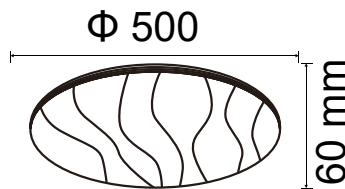

Domelight-Remote Control-CCT Changeable

65w VT-8503

SKU:1461-3IN1

3800157643597

Sensor Compatible:	Yes
Voltage/Frequency:	AC:200-240V,50/60Hz
Luminous Flux:	4900lm
IP Rating:	IP20
CRI:	>80
PF:	>0.6

Beam Angle:	180°
Color of Fixture:	White
Body Type:	PC+Metal
Shape:	Round
Dimension:	D:500x65mm
Box Qty:	10 Pcs