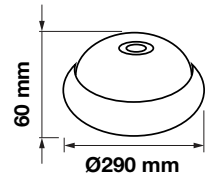

Dome Sensor Series

12w VT-8017

SKU: 5057 - 3000K Warm White 3800157605250
SKU: 5058 - 4000K Day White 3800157605267
SKU: 5059 - 6400K White 3800157605274