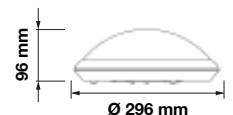

Sensor Type:	Microwave
Color:	White
Detection Range:	360°
Voltage:	AC:200-240V,50/60Hz
Rated Load:	16w
Watts:	16w

Detection Distance:	1-8m(radius) adjustable
Body Type:	PC
IP Rating:	IP54
Dimension:	Ø296 x 96mm
Time Delay:	Min. 10 sec to 12 min
Box Qty:	5 Pcs