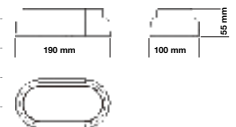

Sensor Compatible:	Yes
Voltage/Frequency:	AC:200-240V,50/60Hz
Luminous Flux:	560lm
IP Rating:	IP54
CRI:	>70
PF:	>0.5

Beam Angle:	120°
Color of Fixture:	White
Body Type:	PC
Shape:	Rectangle
Dimension:	190x100x55mm
Box Qty:	20 Pcs