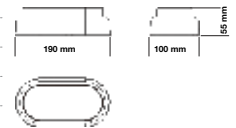

Beam Angle:	120°
Color of Fixture:	Black
Body Type:	PC
Shape:	Rectangle
Dimension:	190x100x55mm
Box Qty:	20 Pcs

Dome Series - Rectangle Oval

8W VT-8038-W

SKU: 1311 - 3000K Warm White 3800157620291
 SKU: 1312 - 4000K Day White 3800157620307
 SKU: 1313 - 6000K White 3800157620314