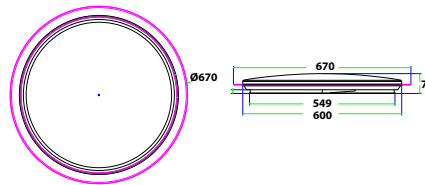

Sensor Compatible:	Yes
Voltage/Frequency:	AC:175-265V,50/60Hz
Luminous Flux:	5040lm
IP Rating:	IP20
CRI:	>80
PF:	>0.9

Beam Angle:	120°
Color of Fixture:	White
Body Type:	Plastic+Metal
Shape:	Round
Dimension:	Ø670x75mm
Box Qty:	5 Pcs