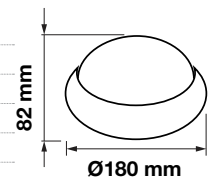

Sensor Compatible:	Yes
Voltage/Frequency:	AC:200-240V,50/60Hz
Luminous Flux:	560lm
IP Rating:	IP54
CRI:	>70
PF:	>0.5

Beam Angle:	120°
Color of Fixture:	Black
Body Type:	Plastic CLAD Aluminium
Shape:	Round
Dimension:	Ø180x82mm
Box Qty:	10 Pcs