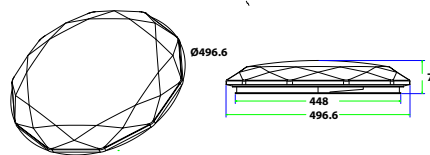

Sensor Compatible:	Yes
Voltage/Frequency:	AC:175-265V,50/60Hz
Luminous Flux:	4200lm
IP Rating:	IP20
CRI:	>80
PF:	>0.9

Beam Angle:	120°
Color of Fixture:	White
Body Type:	Plastic+Metal
Shape:	Diamond Cover
Dimension:	Ø496.6x70mm
Box Qty:	5 Pcs