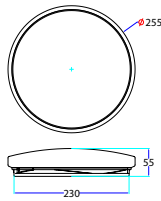

Sensor Compatible: **Yes**
Voltage/Frequency: **AC:175-265V,50/60Hz**
Luminous Flux: **720lm**
IP Rating: **IP20**
CRI: **>80**
PF: **>0.5**

Beam Angle: **120°**
Color of Fixture: **White**
Body Type: **Plastic**
Shape: **Round**
Dimension: **Ø255x55mm**
Box Qty: **5 Pcs**

Smart Domelight-CCT Changeable by Switch

18w VT-8418-M

SKU: 7605 - 3IN1 3800157652209