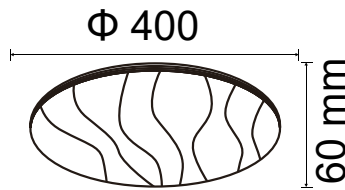

Sensor Compatible:	Yes
Voltage/Frequency:	AC:200-240V,50/60Hz
Luminous Flux:	3200lm
IP Rating:	IP20
CRI:	>80
PF:	>0.6

Beam Angle:	180°
Color of Fixture:	White
Body Type:	PC+Metal
Shape:	Round
Dimension:	D:400x60mm
Box Qty:	10 Pcs