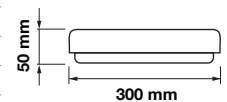

Sensor Compatible:	Yes
Voltage/Frequency:	AC:100-240V,50/60Hz
Luminous Flux:	2000lm
IP Rating:	IP44
CRI:	>80
PF:	>0.9

Beam Angle:	110°
Color of Fixture:	White
Body Type:	PC
Shape:	Square
Dimension:	300x300x50mm
Box Qty:	10 Pcs