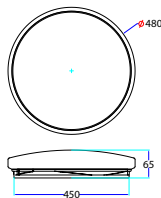

Sensor Compatible: **Yes**
Voltage/Frequency: **AC:175-265V,50/60Hz**
Luminous Flux: **2160lm**
IP Rating: **IP20**
CRI: **>80**
PF: **>0.5**

Beam Angle: **120°**
Color of Fixture: **White**
Body Type: **Plastic**
Shape: **Round**
Dimension: **Ø480x65mm**
Box Qty: **5 Pcs**