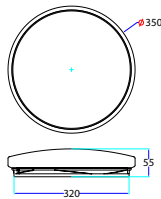

Sensor Compatible: **Yes**
Voltage/Frequency: **AC:175-265V,50/60Hz**
Luminous Flux: **1440lm**
IP Rating: **IP20**
CRI: **>80**
PF: **>0.5**

Beam Angle: **120°**
Color of Fixture: **White**
Body Type: **Plastic**
Shape: **Round**
Dimension: **Ø350x55mm**
Box Qty: **5 Pcs**

Smart Domelight-CCT Changeable by Switch

36w VT-8436-M

SKU: 7609 - 3IN1 3800157652247