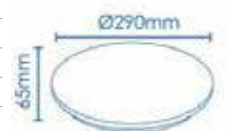

Sensor Compatible:	Yes
Voltage/Frequency:	AC:220-240V,50/60Hz
Luminous Flux:	1500lm
IP Rating:	IP20
CRI:	>80
PF:	>0.5

Beam Angle:	120°
Color of Fixture:	White
Body Type:	Iron+PMMA
Shape:	Round
Dimension:	290x65mm
Box Qty:	10 Pcs