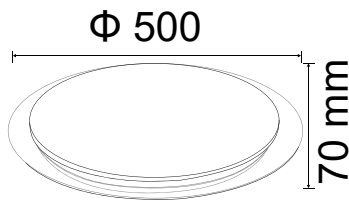

Domelight-Remote Control-CCT Changeable

65w VT-8501

SKU:1473-3IN1

3800157643542

Sensor Compatible:	Yes	Beam Angle:	180°
Voltage/Frequency:	AC:200-240V,50/60Hz	Color of Fixture:	White
Luminous Flux:	4900lm	Body Type:	PC+Metal
IP Rating:	IP20	Shape:	Round
CRI:	>80	Dimension:	D:500mm
PF:	>0.6	Box Qty:	8 Pcs