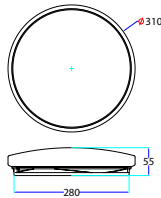

Sensor Compatible: **Yes**
Voltage/Frequency: **AC:175-265V,50/60Hz**
Luminous Flux: **1080lm**
IP Rating: **IP20**
CRI: **>80**
PF: **>0.5**

Beam Angle: **120°**
Color of Fixture: **White**
Body Type: **Plastic**
Shape: **Round**
Dimension: **Ø310x55mm**
Box Qty: **5 Pcs**

Smart Domelight-CCT Changeable by Switch

24w VT-8424-M

SKU: 7607 - 3IN1 3800157652223