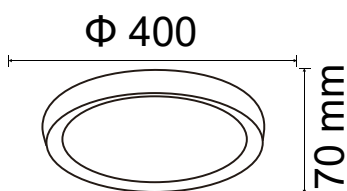

Domelight-Remote Control-CCT Changeable

40w VT-8402

SKU:1476-3IN1

3800157643573

Sensor Compatible:	Yes
Voltage/Frequency:	AC:200-240V,50/60Hz
Luminous Flux:	2200lm
IP Rating:	IP20
CRI:	>80
PF:	>0.6

Beam Angle:	180°
Color of Fixture:	White
Body Type:	PC+Metal
Shape:	Round
Dimension:	D:400x60mm
Box Qty:	10 Pcs

DIMMABLE
WITH REMOTE

COLOR
CHANGING
WITH REMOTE

Domelight-Remote Control-CCT Changeable

65w VT-8502

SKU:1475-3IN1

3800157643566

Sensor Compatible:	Yes
Voltage/Frequency:	AC:200-240V,50/60Hz
Luminous Flux:	3500lm
IP Rating:	IP20
CRI:	>80
PF:	>0.6

Beam Angle:	180°
Color of Fixture:	White
Body Type:	PC+Metal
Shape:	Round
Dimension:	D:500x70mm
Box Qty:	6 Pcs

DIMMABLE
WITH REMOTE

COLOR
CHANGING
WITH REMOTE