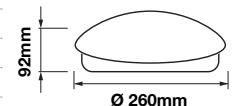

Sensor Compatible:	Yes
Voltage/Frequency:	AC:220-240V,50Hz
Luminous Flux:	840lm
IP Rating:	IP20
CRI:	>80
PF:	>0.5

Beam Angle:	120°
Color of Fixture:	White
Body Type:	Iron+PMMA
Shape:	Round
Dimension:	Ø260x92mm
Box Qty:	10 Pcs