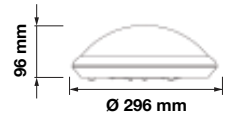

Dome Sensor Series

VT-8002C

SKU: 4966 3800230625816