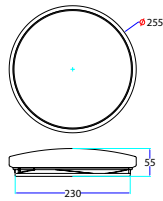

Sensor Compatible:	Yes
Voltage/Frequency:	AC:175-265V,50/60Hz
Luminous Flux:	720lm
IP Rating:	IP20
CRI:	>80
PF:	>0.5

Beam Angle:	120°
Color of Fixture:	White
Body Type:	Plastic
Shape:	Round
Dimension:	Ø255x55mm
Box Qty:	5 Pcs

Smart Domelight-CCT Changeable by
Switch

18w VT-8418-S

SKU: 7604 - 3IN1 3800157652193