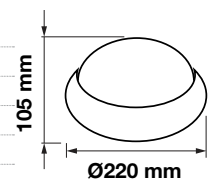

Sensor Compatible:	Yes
Voltage/Frequency:	AC:200-240V,50/60Hz
Luminous Flux:	840lm
IP Rating:	IP54
CRI:	>70
PF:	>0.5

Beam Angle:	120°
Color of Fixture:	Black
Body Type:	Plastic CLAD Aluminium
Shape:	Round
Dimension:	Ø220x105mm
Box Qty:	10 Pcs