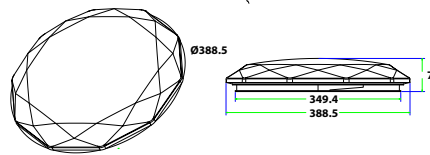

Sensor Compatible:	Yes
Voltage/Frequency:	AC:175-265V,50/60Hz
Luminous Flux:	2800lm
IP Rating:	IP20
CRI:	>80
PF:	>0.9

Beam Angle:	120°
Color of Fixture:	White
Body Type:	Plastic+Metal
Shape:	Diamond Cover
Dimension:	Ø388.5x70mm
Box Qty:	5 Pcs

Domelight-Remote Control-CCT Changeable

60w VT-8557

SKU: 1492 - 3IN1 3800157648752