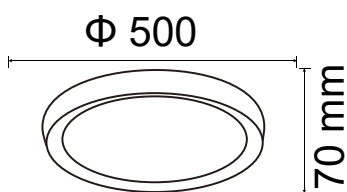

Beam Angle:	180°
Color of Fixture:	White
Body Type:	PC+Metal
Shape:	Round
Dimension:	D:500x70mm
Box Qty:	6 Pcs

DIMMABLE
WITH REMOTECOLOR
CHANGING
WITH REMOTE

Domelight-Remote Control-CCT Changeable

40w VT-8403