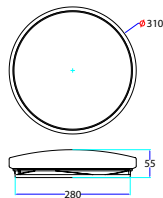

Beam Angle:	120°
Color of Fixture:	White
Body Type:	Plastic
Shape:	Round
Dimension:	Ø255x55mm
Box Qty:	5 Pcs

Smart Domelight-CCT Changeable by
Switch

18w VT-8418-S

SKU: 7604 - 3IN1 3800157652193

Sensor Compatible:	Yes
Voltage/Frequency:	AC:175-265V,50/60Hz
Luminous Flux:	1080lm
IP Rating:	IP20
CRI:	>80
PF:	>0.5