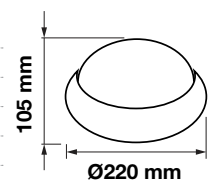

Sensor Compatible:	Yes
Voltage/Frequency:	AC:200-240V,50/60Hz
Luminous Flux:	840lm
IP Rating:	IP54
CRI:	>70
PF:	>0.5

Beam Angle:	120°
Color of Fixture:	White
Body Type:	Plastic CLAD Aluminium
Shape:	Round
Dimension:	Ø220x105mm
Box Qty:	10 Pcs