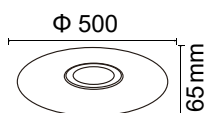

Beam Angle:	150°
Color of Fixture:	White
Body Type:	PMMA+Metal
Shape:	Round
Dimension:	Ø480x75mm
Box Qty:	6 Pcs

Smart Domelight-Speaker-CCT Changeable

36w VT-5500

SKU:1490- RGB+3IN1

3800157645386

Sensor Compatible:	N/A
Voltage/Frequency:	AC:200-240V,50/60Hz
Luminous Flux:	3400lm
IP Rating:	IP20
CRI:	>80
PF:	>0.9